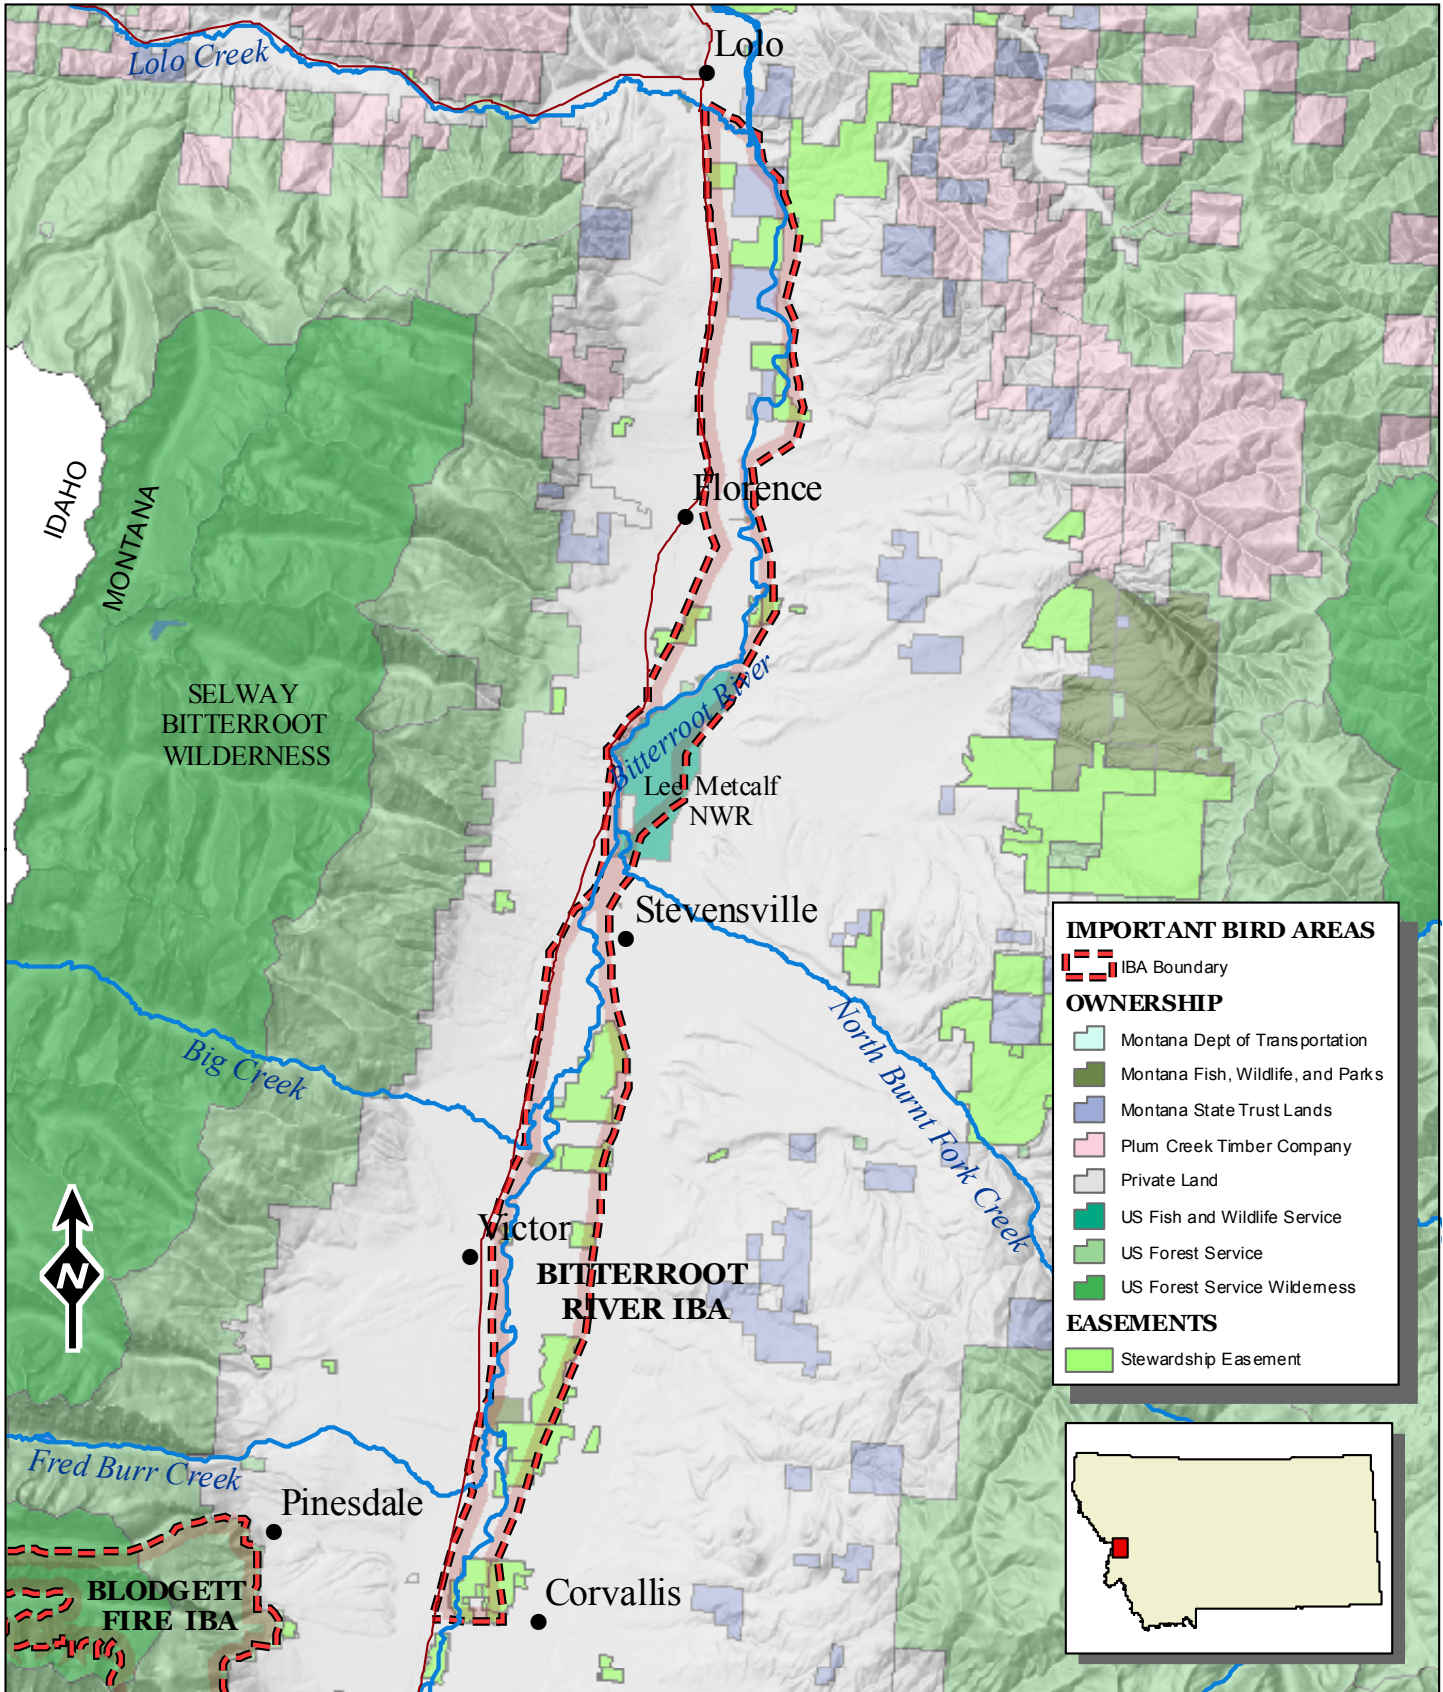

Bitterroot River IBA

Montana IMPORTANT BIRD AREAS (IBA) PROGRAM

North American Datum 1983
State Plane Coordinate System
Scale 1:240,000

Montana Audubon

Ann M. Piersall 2008